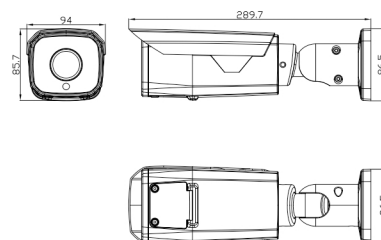

Specification:

Model	HY-4K2BIR50-AF
Camera	
Image Sensor	1/2.5" 8MP IMX274 CMOS
Effective Pixels	3864 (H) × 2202 (V) approx. 8.51M pixels
Electronic Shutter	AUTO, 1/25s ~ 1/100000s
Min. Illumination	0.01Lux@F1.2(AGC ON), 0Lux IR on
Day/Night	Auto/Color/(B/W)/Timing
WDR	Digital WDR
White Balance	Auto/Manual
Other	AGC,2/3 DNR,Motion Detection, Privacy Mask, Mirror, Flip, Roate, RIO,HLC,BLC, OSD overlay
Encode	
Embedded Solution	Hi3516A
Video Standard	H.265/H.264
Video Resolution	MainStream:15fps@8MP(3840x2160), 30fps@6MP(3072x2048)/5MP(2592x1520)/3MP/1080P/720P Sub stream: 720x480/VGA(640x480)/360P/QVGA@30fps
Video Bitrates	512Kbps - 12Mbps, VBR/CBR
IR Led	
IR Led	8pcs IR Array LEDs
IR Distance	40-50M
Lens	
Focal length	2.8-12MM HD AF lens
Zoom	4X ZOOM
Optional Function	
POE, Audio, Alarm I/O, SD Card slot etc.	
Network Services	
Protocol	HTTP/RTSP/FTP/NFS/SMTP/DHCP/NTP, etc.
P2P	Yes
Web	IE , Firefox, etc.
Media	CMS, Android, IOS
ONVIF	17.06 compatible
General	
Network Port	1-RJ45, 100Mbps, POE optional
Power Supply	12 VDC ± 10%
Power Consumption	< 5 W
Operating Temp.	-30°C-(+60)°C, 10%-90%RH

Deminsion:

- 4K High-Defintion
- Smart Infra-RED
- ONVIF 2.5
- WDR
- Mobile View
- POE
- 3D DNR
- Weather Proof