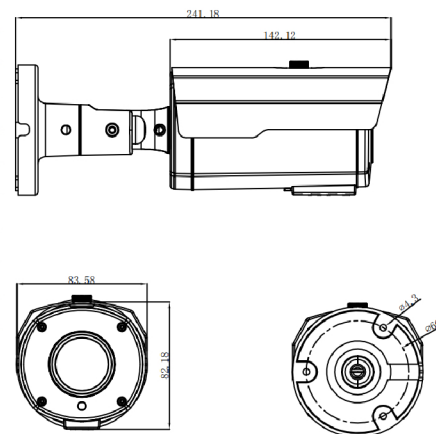

### Specification:

Model	HY-4K8BIR50-AF
Resolution	8MP , 3840(H)×2160(V)
Image Sensor	1/2.5" Progressive CMOS
Min. Illumination	Color 0.1lux @ F1.2(AGC ON) ; B/W 0 lux @ IR ON
Shutter	1/5 ~ 1/20000s
Slow shutter	Support
Lens	3.3 ~ 12mm (Motorized) H.FOV: 114 ~ 36°
F No.	F 1.4 ~ 2.8 ±5%
Day & Night	IR cut filter with auto switch
WDR	Digital
Video Compression	H.265/H.264
Video bit rate	8Kbps ~ 16Mbps
Triple Stream	yes
Resolution	<p>Mainstream</p> <p>8MP (3840x2160),4MP(2592x1520) 3MP(2304x1296),1080P(1920x1080), 720P(1280x720),</p> <p>Substream</p> <p>1080P(1920x1080),720P(1280x720), VGA(640x480),QVGA(320x240)</p> <p>Mobilestream</p> <p>VGA(640x480), QVGA (320x240)</p>
Image Settings:	Rotate mode, Saturation, Brightness, Contrast, Hue, Sharpness adjustable
BLC	Support
ROI	Support
Privacy Mask	Support
Video Analytics	Perimeter Intrusion Detection, Line Crossing Detection, Stationary Object Detection, Pedestrian Detection, Face Detection, Cross Counting.
Protocols	TCP/IP, HTTP, DHCP, DNS, DDNS, RTP/RTSP, PPPoE, SMTP, NTP, UPnP, SNMP, HTTPS, FTP,
System Compatibility	ONVIF( Ver 2.6)
Interface	RJ45 10M / 100M Ethernet interface x1
Led	40pcs(SMD)
IR Range	45-50m
SD storage	yes
Alarm Trigger	yes
Audio	yes
Video Output:	yes
Reset Button	yes
PoE	yes
Water Proof	IP 66
Power Supply	DC 12V/POE
Consumption	≤ 9W
Dimension	Ø84 X 242mm
Weight	appr. 805g
Storage Temperature	-30~+60°C
Operating Temperature	-30~+55°C

### Deminsion:

4K High-Defintion

Smart Infra-RED

ONVIF 2.5

WDR

Mobile View

POE

Motorized Lens