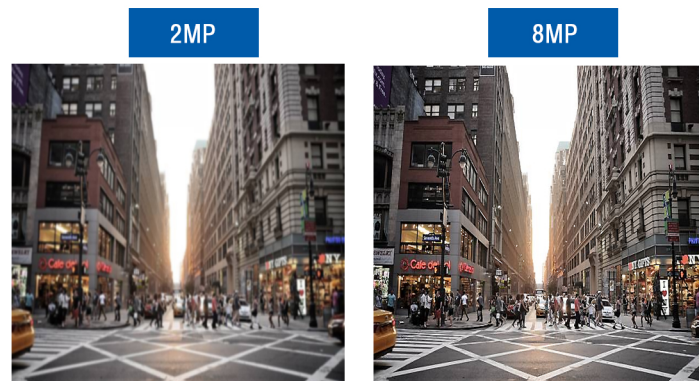

### Features:

- 1/2.5" Sony low-light CMOS sensor
- Effective Pixels: 30fps@8MP(3840\*2160),
- Low illumination 0.1Lux
- Day/Night (ICR), AWB, AGC, True WDR, 2D/3D-DNR, IR-CUT
- Motion Detection, Privacy Mask, Mirror
- RTSP and Onvif 2.6 compatible
- H.265/H.264 dual-stream media server
- Ultra low bitrate and high image quality
- Easy-to-use P2P Cloud service,
- Multi web browser, PC Client, mobile APP remote access
- Optional customization Lens/Audio/POE/Deep Base, etc.
- Lightning protection 4000V, WaterProof Metal housing, IP66
- 40SMD Array IR LEDs, IR distance 45-50 meters
- 3.3-12mm Motorized Lens