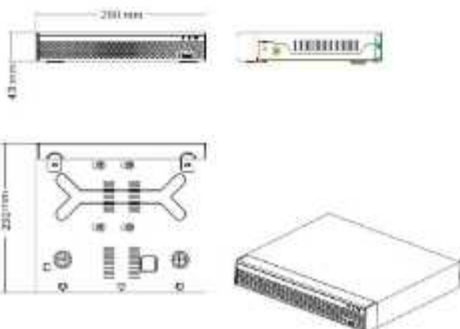

HYUNDAI

25CH H.265+ NVR 2160P

H.265
HEVC
High Efficiency Video Coding

4K

Model: HY-NVR2502-4K

Features:

- 8MP(4K), 5MP, 3MP, 2MP(1080P), 1.3MP(960P), 1.0MP(720P) real time recording;
- Third-party Network Cameras Supported
- Up to 8MP Resolution Recording and Playback
- HD and VGA Output, HD Port up to 4K (3840x2160)
- Support H.265+/H.265/H.264+/H.264 Video Format
- Support 2 SATA up to 16TB Capacity

Dimensions:

Specifications:

Model	HY-NVR2502-4K
System	
Main Processor	ARM Cortex A7 Processor
Operating System	Embedded LINUX
Video	
Input	25CH(3840*2160,2592x1944, 2048x1536, 1920x1080, 1280x960, 1280x720, etc)
Output	1 VGA, 1 HD
Audio	
Input	1 Port RCA
Output	1 Port RCA(Linear, 1kΩ)
Audio Bit Rate	64kbps
Audio Compression standard	G711_U G711_A ADPCM_DVI4
Intercom	support (two-way)
Alarm	
Sensor Input	8
Output	4
Motion Detection	25Channel, MD Zones: 396 (22 × 18)
Trigger Events	Recording, Email, FTP, Snapshot, Buzzer and Screen Tips, alarm output
Display	
HD Output1	1024x768/60Hz, 1280x720/60Hz, 1280x1024/60Hz, 1920x1080/60Hz, 4K(3840x2160)/30Hz
HD Output2	/
VGA	1920x1080 1280x1024 1280x720 1024x768
Display Split	25CHxD1/16CHxD1/9CHxD1/4CHxD1/1CHx1080P/1CHx3MP/1CHx4MP/1CHx5MP/1CHx4k
Digital Zoom	YES
OSD	Camera Title, Time, Recording, Motion Detection, Event Alarm
Recording	
Video Compression	H265/H264/H265+/H264+
Resolution	4k(3840x2160),5MP(2592x1944),4MP(2688x1520/2560x1440),3MP(2048x1536),1080P(1920x1080),960P(1280x960),720P(1280x720),D1 (720x576/720x480)
Record Rate	PAL :4K@10x25fps,5MP@16x25fp,4MP@16x25fp,3MP@16x25fp,1080P@16x25fp,960P@16x25fp,720P@16x25fp, D1@16x25fp NTSC: 4K@10x30fps,5MP@16x30fp,4MP@16x30fp,3MP@16x30fp,1080P@16x30fp,960P@16x30fp, 720P@16x30fp, D1@16x30fp
Record Mode	Manual\Timer\Motion Detection\ Alarm\Motion and Alarm\Smart Alarm