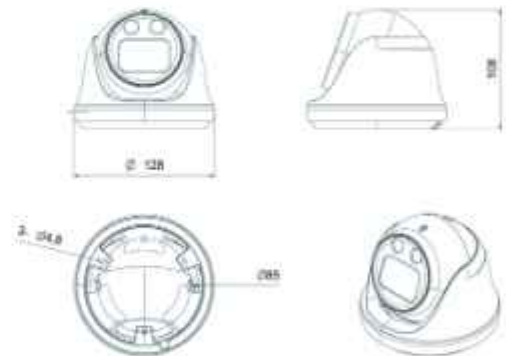

Dimensions: